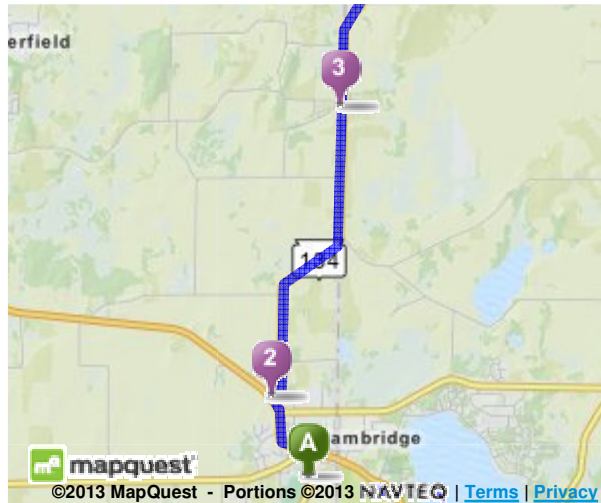

Trip to:
1164 Farnham St
Columbus, WI 53925-1804
24.94 miles / 37 minutes

Notes

A Cambridge, WI

1. Start out going **west** on **W Main St / US-12** toward **Mill**. Continue to follow **US-12**.
[Hide Map](#)

0.6 Mi
0.6 Mi Total

134 2. Turn **right** onto **WI-134**. [Hide Map](#)

2.8 Mi
3.5 Mi Total

*WI-134 is 0.1 miles past Jefferson St
If you reach Kenseth Way you've gone about 0.2 miles too far*

3. **WI-134** becomes **CR-O**. [Hide Map](#)

9.7 Mi
13.2 Mi Total

4. CR-O becomes **S Monroe St.** [Hide Map](#)

0.02 Mi
13.2 Mi Total

5. Stay **straight** to go onto **S Washington St.** [Hide Map](#)

0.4 Mi
13.6 Mi Total

6. Turn **left** onto **E Madison St / WI-89 / WI-19.** [Hide Map](#)

Curves is on the corner

If you are on W Madison St and reach S Jackson St you've gone about 0.1 miles too far

8. Turn **left** to stay on **WI-89**. [Hide Map](#)

9.3 Mi

24.9 Mi Total

If you are on CR-T and reach Gruchow Ln you've gone about 0.3 miles too far