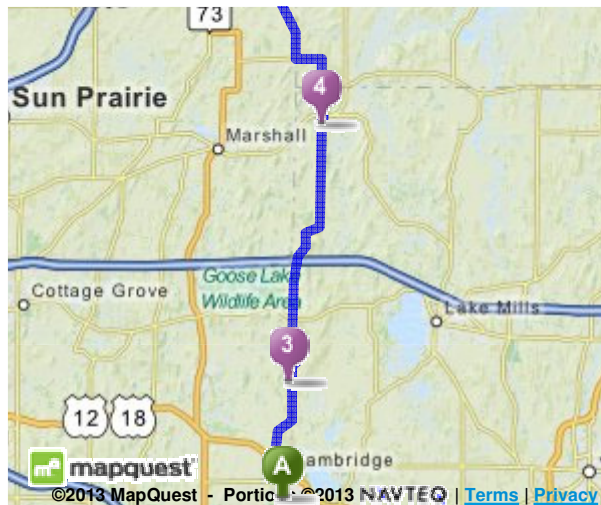

Trip to:
1164 Farnham St
Columbus, WI 53925-1804
24.94 miles / 37 minutes

Notes

A Cambridge, WI

1. Start out going **west** on **W Main St / US-12** toward **Mill**. Continue to follow **US-12**.
[Hide Map](#)

0.6 Mi
0.6 Mi Total

134 2. Turn **right** onto **WI-134**. [Hide Map](#)

2.8 Mi
3.5 Mi Total

*WI-134 is 0.1 miles past Jefferson St
If you reach Kenseth Way you've gone about 0.2 miles too far*

3. **WI-134** becomes **CR-O**. [Hide Map](#)

9.7 Mi
13.2 Mi Total

4. CR-O becomes **S Monroe St.** [Hide Map](#)

0.02 Mi
13.2 Mi Total

5. Stay **straight** to go onto **S Washington St.** [Hide Map](#)

0.4 Mi
13.6 Mi Total

6. Turn **left** onto **E Madison St / WI-89 / WI-19.** [Hide Map](#)

Curves is on the corner

If you are on W Madison St and reach S Jackson St you've gone about 0.1 miles too far

8. Turn **left** to stay on **WI-89**. [Hide Map](#)

9.3 Mi

24.9 Mi Total

If you are on CR-T and reach Gruchow Ln you've gone about 0.3 miles too far