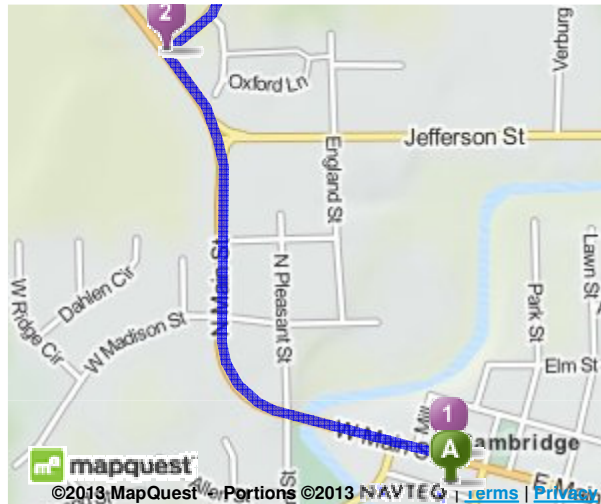

Trip to:
1164 Farnham St
Columbus, WI 53925-1804
24.94 miles / 37 minutes

Notes

A Cambridge, WI

1. Start out going **west** on **W Main St / US-12** toward **Mill**. Continue to follow **US-12**.
[Hide Map](#)

0.6 Mi
0.6 Mi Total

134 2. Turn **right** onto **WI-134**. [Hide Map](#)

2.8 Mi
3.5 Mi Total

*WI-134 is 0.1 miles past Jefferson St
If you reach Kenseth Way you've gone about 0.2 miles too far*

3. **WI-134** becomes **CR-O**. [Hide Map](#)

9.7 Mi
13.2 Mi Total

4. CR-O becomes **S Monroe St.** [Hide Map](#)

0.02 Mi
13.2 Mi Total

5. Stay **straight** to go onto **S Washington St.** [Hide Map](#)

0.4 Mi
13.6 Mi Total

6. Turn **left** onto **E Madison St / WI-89 / WI-19.** [Hide Map](#)

Curves is on the corner

If you are on W Madison St and reach S Jackson St you've gone about 0.1 miles too far

8. Turn **left** to stay on **WI-89**. [Hide Map](#)

9.3 Mi

24.9 Mi Total

If you are on CR-T and reach Gruchow Ln you've gone about 0.3 miles too far