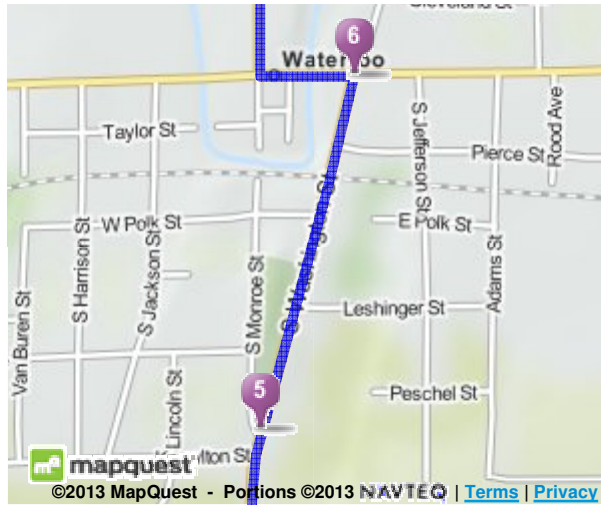

0.6 Mi
0.6 Mi Total

134 2. Turn **right** onto **WI-134**. [Hide Map](#)

2.8 Mi
3.5 Mi Total

*WI-134 is 0.1 miles past Jefferson St
If you reach Kenseth Way you've gone about 0.2 miles too far*

3. **WI-134** becomes **CR-O**. [Hide Map](#)

9.7 Mi
13.2 Mi Total

4. CR-O becomes **S Monroe St.** [Hide Map](#)

0.02 Mi
13.2 Mi Total

5. Stay **straight** to go onto **S Washington St.** [Hide Map](#)

0.4 Mi
13.6 Mi Total

6. Turn **left** onto **E Madison St / WI-89 / WI-19.** [Hide Map](#)

0.1 Mi
13.7 Mi Total

St Pauls Lutheran Church ELCA is on the left

7. Take the 1st **right** onto **N Monroe St / WI-89**. Continue to follow **WI-89**. [Hide Map](#)

2.0 Mi

15.7 Mi Total

WI-89 is just past Schultz St

Curves is on the corner

If you are on W Madison St and reach S Jackson St you've gone about 0.1 miles too far

8. Turn **left** to stay on **WI-89**. [Hide Map](#)

9.3 Mi

24.9 Mi Total

If you are on CR-T and reach Gruchow Ln you've gone about 0.3 miles too far