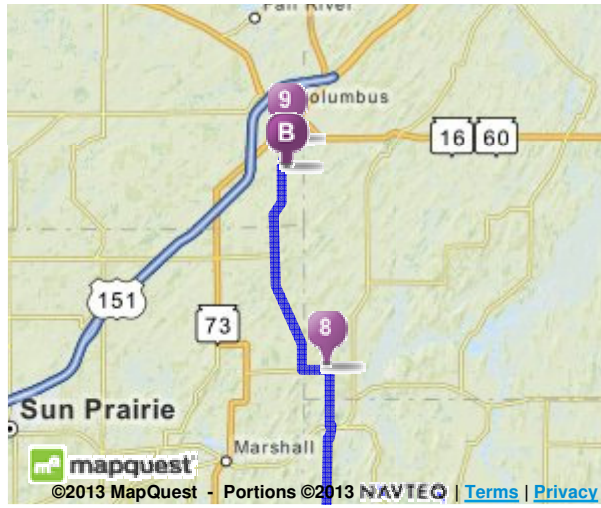

Trip to:
1164 Farnham St
Columbus, WI 53925-1804
24.94 miles / 37 minutes

Notes

A Cambridge, WI

1. Start out going **west** on **W Main St / US-12** toward **Mill**. Continue to follow **US-12**.
[Hide Map](#)

0.1 Mi
13.7 Mi Total

St Pauls Lutheran Church ELCA is on the left

7. Take the 1st **right** onto **N Monroe St / WI-89**. Continue to follow **WI-89**. [Hide Map](#)

2.0 Mi

15.7 Mi Total

WI-89 is just past Schultz St

Curves is on the corner

If you are on W Madison St and reach S Jackson St you've gone about 0.1 miles too far

8. Turn **left** to stay on **WI-89**. [Hide Map](#)

9.3 Mi

24.9 Mi Total

If you are on CR-T and reach Gruchow Ln you've gone about 0.3 miles too far

9. **1164 FARNHAM ST** is on the left. [Hide Map](#)

Your destination is 0.1 miles past Waterloo St
If you reach Folsom St you've gone about 0.1 miles too far

1164 Farnham St, Columbus, WI 53925-1804

Total Travel Estimate: **24.94 miles - about 37 minutes**