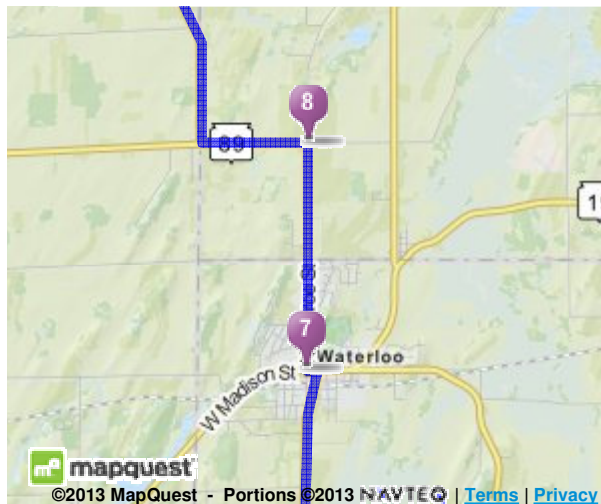

Trip to:
1164 Farnham St
Columbus, WI 53925-1804
24.94 miles / 37 minutes

Notes

A Cambridge, WI

1. Start out going **west** on **W Main St / US-12** toward **Mill**. Continue to follow **US-12**.
[Hide Map](#)

0.1 Mi
13.7 Mi Total

St Pauls Lutheran Church ELCA is on the left

7. Take the 1st **right** onto **N Monroe St / WI-89**. Continue to follow **WI-89**. [Hide Map](#)

2.0 Mi

15.7 Mi Total

WI-89 is just past Schultz St

Curves is on the corner

If you are on W Madison St and reach S Jackson St you've gone about 0.1 miles too far

8. Turn **left** to stay on **WI-89**. [Hide Map](#)

9.3 Mi

24.9 Mi Total

If you are on CR-T and reach Gruchow Ln you've gone about 0.3 miles too far

9. **1164 FARNHAM ST** is on the left. [Hide Map](#)

Your destination is 0.1 miles past Waterloo St
If you reach Folsom St you've gone about 0.1 miles too far

1164 Farnham St, Columbus, WI 53925-1804

Total Travel Estimate: **24.94 miles - about 37 minutes**