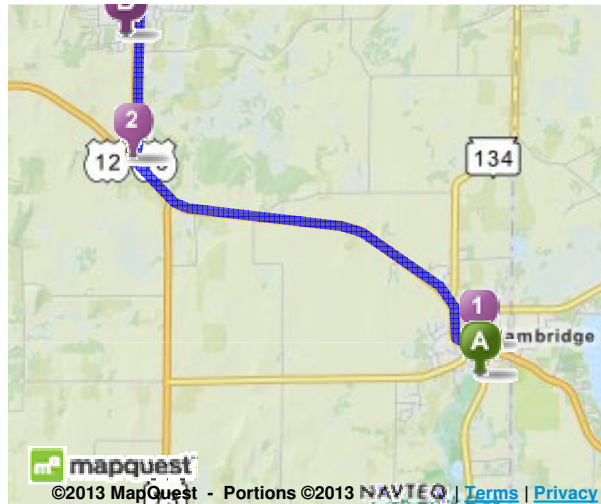

Trip to:  
**300 Simonson Blvd**  
Deerfield, WI 53531-9543  
5.24 miles / 8 minutes

Notes

**A** Cambridge, WI

1. Start out going **west** on **W Main St / US-12** toward **Mill**. Continue to follow **US-12**.  
[Hide Map](#)

**3.8 Mi**  
3.8 Mi Total

2. Turn **right** onto **WI-73**. [Hide Map](#)

**1.4 Mi**  
5.1 Mi Total

*WI-73 is 0.1 miles past Mikkelson Farm Dr  
If you reach Nuland Rd you've gone about 0.2 miles too far*

3. Turn **left** onto **Simonson Blvd**. [Hide Map](#)

**0.1 Mi**  
5.2 Mi Total

*Simonson Blvd is 0.1 miles past Washburn Rd  
If you reach W Quarry St you've gone a little too far*

**4. 300 SIMONSON BLVD** is on the **right**. [Hide Map](#)

*Your destination is 0.1 miles past Goodland Ave  
If you reach the end of Simonson Blvd you've gone a little too far*

**300 Simonson Blvd, Deerfield, WI 53531-9543**

Total Travel Estimate: **5.24 miles - about 8 minutes**