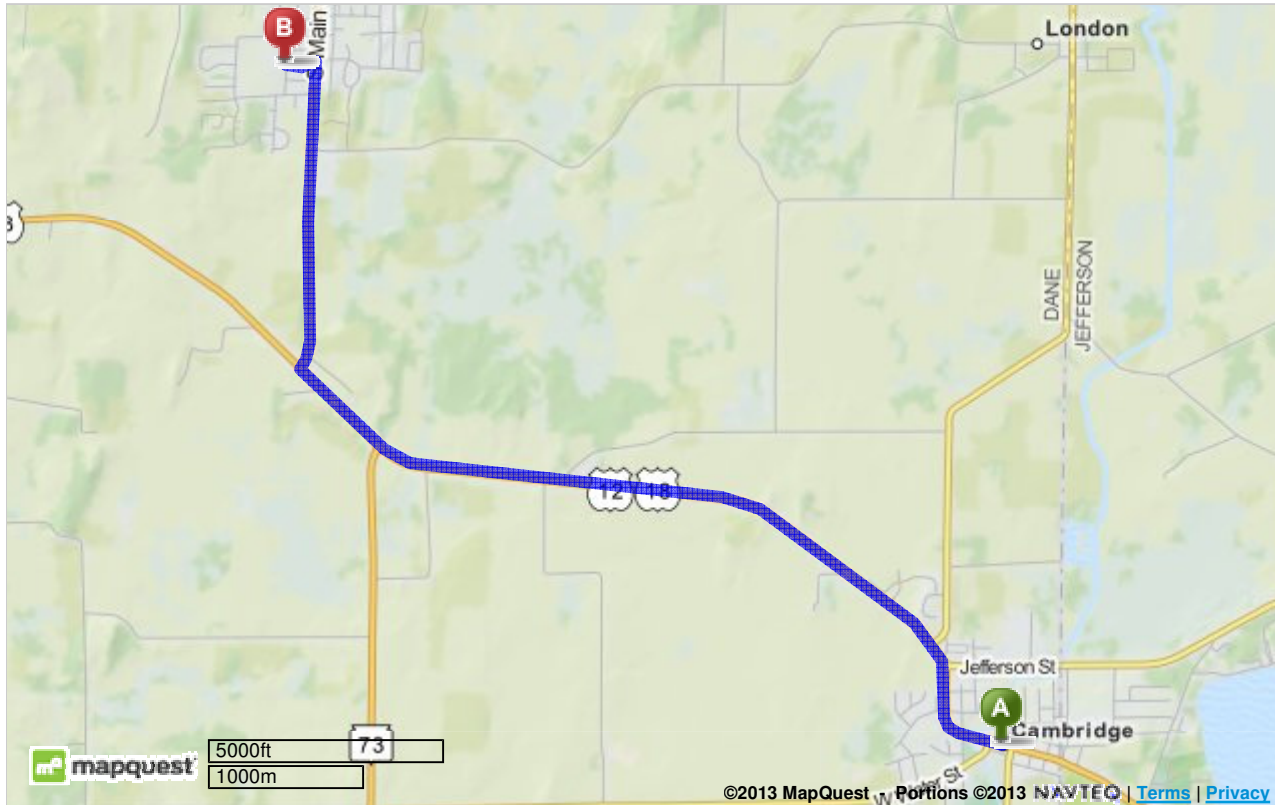

Trip to:  
**300 Simonson Blvd**  
Deerfield, WI 53531-9543  
5.24 miles / 8 minutes

Notes

**A** Cambridge, WI

1. Start out going **west** on **W Main St / US-12** toward **Mill**. Continue to follow **US-12**.  
[Hide Map](#)

**3.8 Mi**  
3.8 Mi Total

2. Turn **right** onto **WI-73**. [Hide Map](#)

**1.4 Mi**  
5.1 Mi Total

*WI-73 is 0.1 miles past Mikkelson Farm Dr  
If you reach Nuland Rd you've gone about 0.2 miles too far*

3. Turn **left** onto **Simonson Blvd**. [Hide Map](#)

**0.1 Mi**  
5.2 Mi Total

*Simonson Blvd is 0.1 miles past Washburn Rd  
If you reach W Quarry St you've gone a little too far*

**4. 300 SIMONSON BLVD** is on the **right**. [Hide Map](#)

*Your destination is 0.1 miles past Goodland Ave  
If you reach the end of Simonson Blvd you've gone a little too far*

**300 Simonson Blvd, Deerfield, WI 53531-9543**

Total Travel Estimate: **5.24 miles - about 8 minutes**