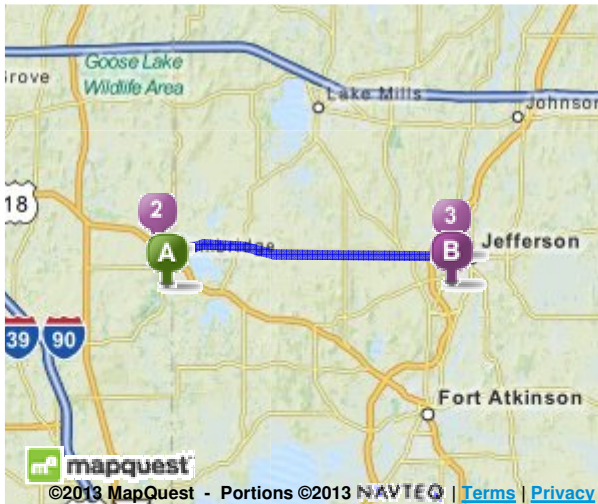

Notes

Trip to:

205 S Taft Ave

Jefferson, WI 53549-1452

10.86 miles / 15 minutes

A Cambridge, WI

1. Start out going **west** on **W Main St / US-12** toward **Mill**. [Map](#) **0.5 Mi**
0.5 Mi Total

➔  2. Turn **right** onto **Jefferson St / US-18**. Continue to follow **US-18 E**. [Map](#) **10.3 Mi**
10.8 Mi Total
*US-18 E is just past Pine Crest Dr
Subway is on the corner*

➔ 3. Turn **right** onto **S Taft Ave**. [Hide Map](#) **0.08 Mi**
10.9 Mi Total

*S Taft Ave is 0.2 miles past Pitzner Pky
If you reach N Franklin Ave you've gone about 0.1 miles too far*

■ 4. **205 S TAFT AVE** is on the **right**. [Hide Map](#)

*Your destination is just past W Milwaukee St
If you reach W Linden Dr you've gone about 0.2 miles too far*

B 205 S Taft Ave, Jefferson, WI 53549-1452

Total Travel Estimate: **10.86 miles - about 15 minutes**

BOOK TRAVEL with mapquest

877-577-5766

Book Now