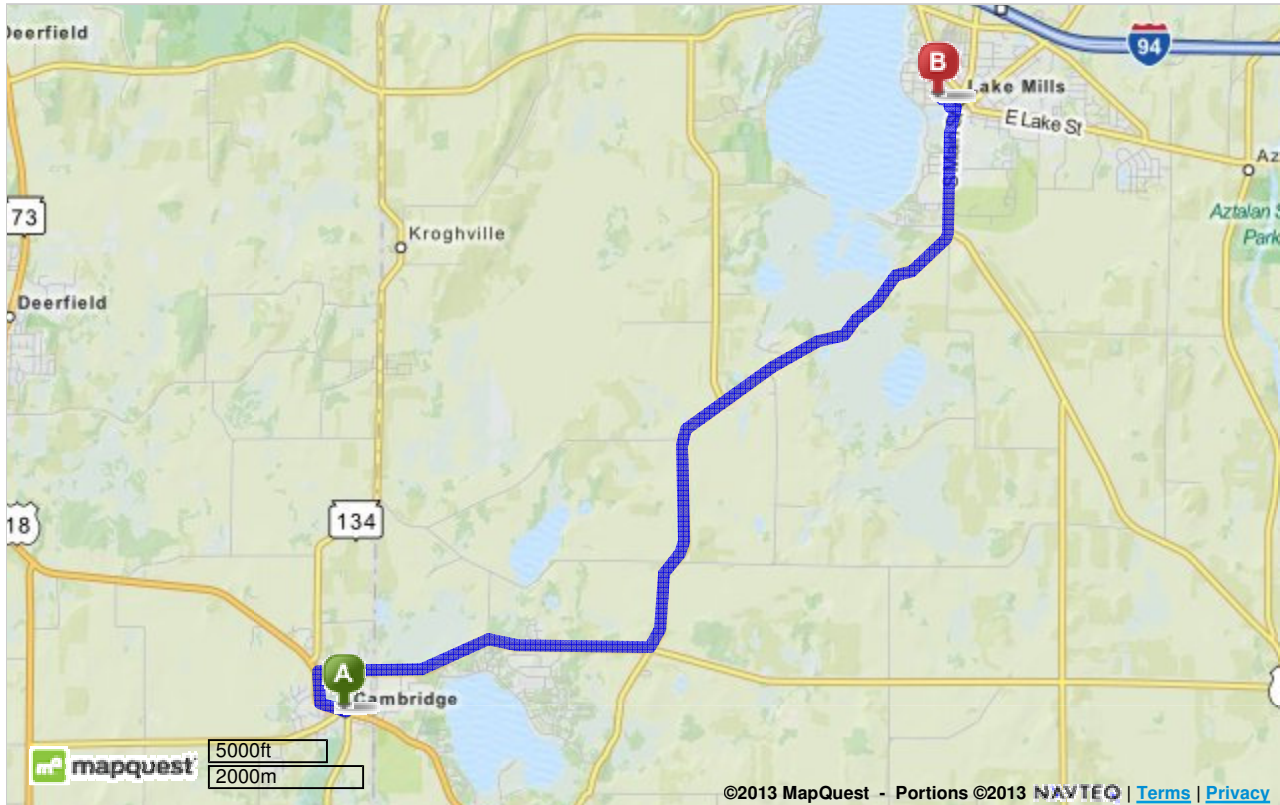

3.0 Mi

3.5 Mi Total

*US-18 is just past Pine Crest Dr
Subway is on the corner*

3. Turn **left** onto **CR-A**. [Hide Map](#)

4.9 Mi

8.4 Mi Total

*CR-A is 0.7 miles past Wolff Rd
If you reach Kreklow Rd you've gone about 2.1 miles too far*

4. **CR-A** becomes **S Main St / WI-89**. [Hide Map](#)

1.1 Mi

9.5 Mi Total

5. Turn **left** onto **W Lake St**. [Hide Map](#)

0.04 Mi
9.6 Mi Total

*W Lake St is just past Water St
Ming's Garden is on the corner
If you are on N Main St and reach E Madison St you've gone about 0.1 miles too far*

6. Take the 1st **right** onto **Church St**. [Hide Map](#)

0.08 Mi
9.6 Mi Total

*Ming's Garden is on the right
If you reach N Ferry Dr you've gone about 0.2 miles too far*

7. Stay **straight** to go onto **Campus St**. [Hide Map](#)

0.05 Mi
9.7 Mi Total

8. **271 CAMPUS ST.** [Map](#)

If you reach N Ferry Dr you've gone about 0.1 miles too far

271 Campus St, Lake Mills, WI 5355143.080836, -88.914754
(Address is approximate)

Total Travel Estimate: **9.69 miles - about 16 minutes**