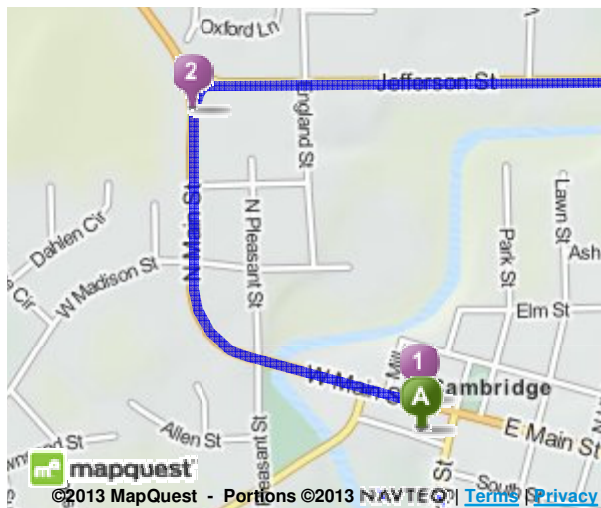

Trip to:
271 Campus St
Lake Mills, WI 53551
9.69 miles / 16 minutes

Notes

A Cambridge, WI

1. Start out going **west** on **W Main St / US-12** toward **Mill**. [Map](#)

0.5 Mi

0.5 Mi Total

2. Turn **right** onto **Jefferson St / US-18**. Continue to follow **US-18**. [Hide Map](#)

3.0 Mi

3.5 Mi Total

*US-18 is just past Pine Crest Dr
Subway is on the corner*

3. Turn **left** onto **CR-A**. [Hide Map](#)

4.9 Mi

8.4 Mi Total

*CR-A is 0.7 miles past Wolff Rd
If you reach Kreklow Rd you've gone about 2.1 miles too far*

4. **CR-A** becomes **S Main St / WI-89**. [Hide Map](#)

1.1 Mi

9.5 Mi Total

5. Turn **left** onto **W Lake St**. [Hide Map](#)

0.04 Mi
9.6 Mi Total

*W Lake St is just past Water St
Ming's Garden is on the corner
If you are on N Main St and reach E Madison St you've gone about 0.1 miles too far*

0.05 Mi
9.7 Mi Total

8. **271 CAMPUS ST.** [Map](#)

If you reach N Ferry Dr you've gone about 0.1 miles too far

271 Campus St, Lake Mills, WI 5355143.080836, -88.914754
(Address is approximate)

Total Travel Estimate: **9.69 miles - about 16 minutes**