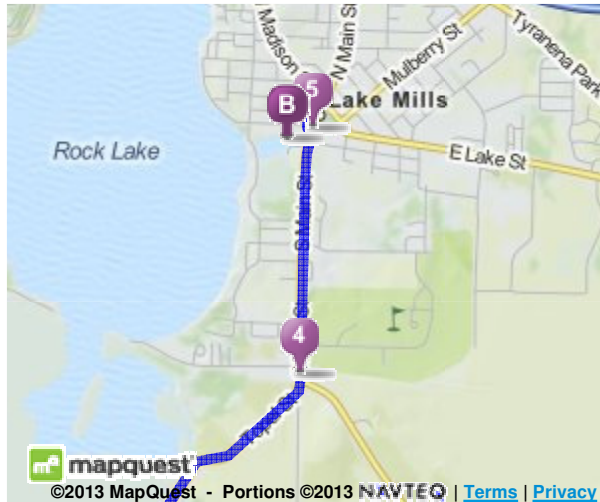

3.0 Mi

3.5 Mi Total

*US-18 is just past Pine Crest Dr
Subway is on the corner*

3. Turn **left** onto **CR-A**. [Hide Map](#)

4.9 Mi

8.4 Mi Total

*CR-A is 0.7 miles past Wolff Rd
If you reach Kreklow Rd you've gone about 2.1 miles too far*

4. **CR-A** becomes **S Main St / WI-89**. [Hide Map](#)

1.1 Mi

9.5 Mi Total

5. Turn **left** onto **W Lake St**. [Hide Map](#)

0.04 Mi
9.6 Mi Total

*W Lake St is just past Water St
Ming's Garden is on the corner
If you are on N Main St and reach E Madison St you've gone about 0.1 miles too far*

6. Take the 1st **right** onto **Church St**. [Hide Map](#)

0.08 Mi
9.6 Mi Total

*Ming's Garden is on the right
If you reach N Ferry Dr you've gone about 0.2 miles too far*

7. Stay **straight** to go onto **Campus St**. [Hide Map](#)

0.05 Mi
9.7 Mi Total

8. **271 CAMPUS ST.** [Map](#)

If you reach N Ferry Dr you've gone about 0.1 miles too far

271 Campus St, Lake Mills, WI 5355143.080836, -88.914754
(Address is approximate)

Total Travel Estimate: **9.69 miles - about 16 minutes**