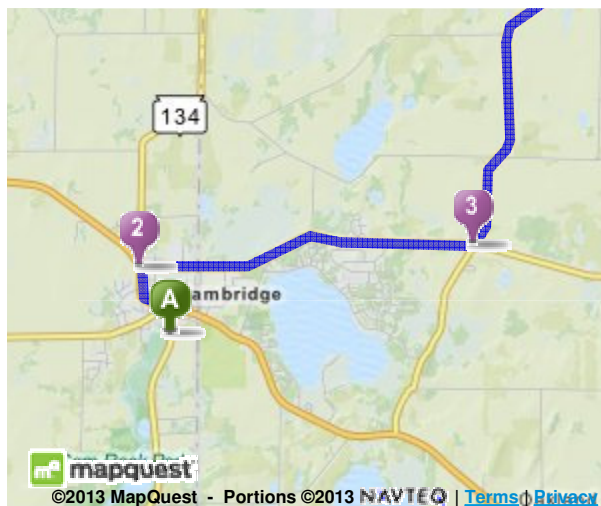

Trip to:
271 Campus St
Lake Mills, WI 53551
9.69 miles / 16 minutes

Notes

A Cambridge, WI

1. Start out going **west** on **W Main St / US-12** toward **Mill**. [Map](#)

0.5 Mi

0.5 Mi Total

2. Turn **right** onto **Jefferson St / US-18**. Continue to follow **US-18**. [Hide Map](#)

3.0 Mi

3.5 Mi Total

*US-18 is just past Pine Crest Dr
Subway is on the corner*

3. Turn **left** onto **CR-A**. [Hide Map](#)

4.9 Mi

8.4 Mi Total

*CR-A is 0.7 miles past Wolff Rd
If you reach Kreklow Rd you've gone about 2.1 miles too far*

4. **CR-A** becomes **S Main St / WI-89**. [Hide Map](#)

1.1 Mi

9.5 Mi Total

5. Turn **left** onto **W Lake St**. [Hide Map](#)

0.04 Mi
9.6 Mi Total

*W Lake St is just past Water St
Ming's Garden is on the corner
If you are on N Main St and reach E Madison St you've gone about 0.1 miles too far*

6. Take the 1st **right** onto **Church St**. [Hide Map](#)

0.08 Mi
9.6 Mi Total

*Ming's Garden is on the right
If you reach N Ferry Dr you've gone about 0.2 miles too far*

7. Stay **straight** to go onto **Campus St**. [Hide Map](#)