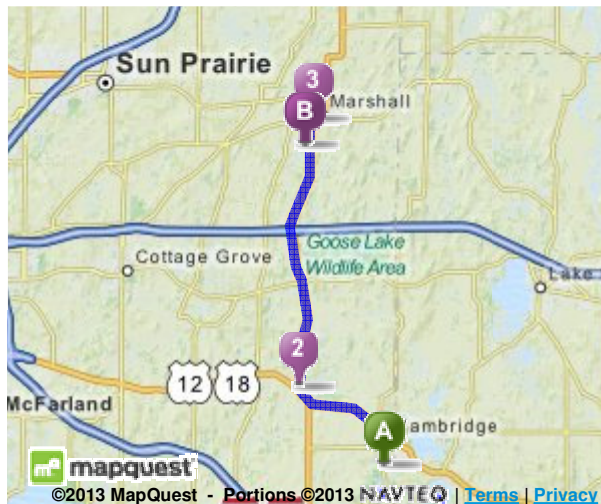

Trip to:  
**623 Madison St**  
Marshall, WI 53559-9273  
13.96 miles / 20 minutes

Notes

**A Cambridge, WI**

1. Start out going **west** on **W Main St / US-12** toward **Mill**. Continue to follow **US-12**. **3.8 Mi**  
[Map](#) 3.8 Mi Total

2. Turn **right** onto **WI-73**. [Hide Map](#) **9.7 Mi**  
13.5 Mi Total

*WI-73 is 0.1 miles past Mikkelson Farm Dr  
If you reach Nuland Rd you've gone about 0.2 miles too far*

3. Turn **left** onto **School St**. [Hide Map](#) **0.3 Mi**  
13.8 Mi Total

*If you reach Porter St you've gone about 0.1 miles too far*

4. Turn **left** onto **Madison St / CR-T**. [Hide Map](#) **0.1 Mi**  
14.0 Mi Total

Marshall Middle School is on the left  
If you reach Farnham St you've gone about 0.1 miles too far

5. **623 MADISON ST** is on the left. [Hide Map](#)

If you are on CR-T and reach Oak Park Rd you've gone about 0.5 miles too far

**623 Madison St, Marshall, WI 53559-9273**

Total Travel Estimate: **13.96 miles - about 20 minutes**