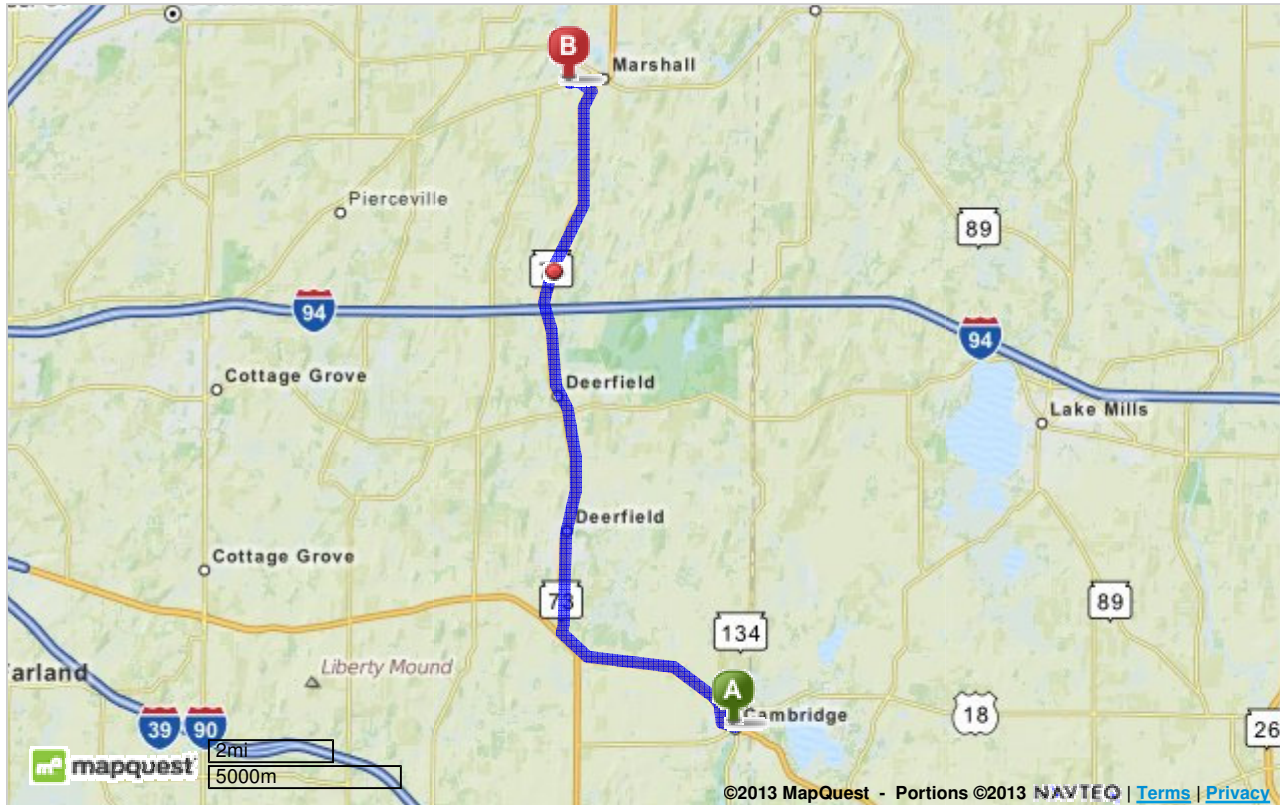

Trip to:  
**623 Madison St**  
Marshall, WI 53559-9273  
13.96 miles / 20 minutes

Notes

**A Cambridge, WI**

1. Start out going **west** on **W Main St / US-12** toward **Mill**. Continue to follow **US-12**. **3.8 Mi**  
[Map](#) 3.8 Mi Total

2. Turn **right** onto **WI-73**. [Hide Map](#) **9.7 Mi**  
13.5 Mi Total

*WI-73 is 0.1 miles past Mikkelson Farm Dr  
If you reach Nuland Rd you've gone about 0.2 miles too far*

3. Turn **left** onto **School St**. [Hide Map](#) **0.3 Mi**  
13.8 Mi Total

*If you reach Porter St you've gone about 0.1 miles too far*

4. Turn **left** onto **Madison St / CR-T**. [Hide Map](#) **0.1 Mi**  
14.0 Mi Total

Marshall Middle School is on the left  
If you reach Farnham St you've gone about 0.1 miles too far

5. **623 MADISON ST** is on the left. [Hide Map](#)

If you are on CR-T and reach Oak Park Rd you've gone about 0.5 miles too far

**623 Madison St, Marshall, WI 53559-9273**

Total Travel Estimate: **13.96 miles - about 20 minutes**