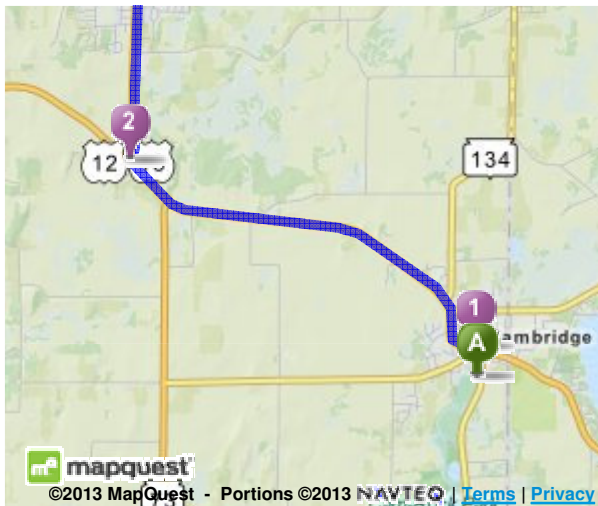

Trip to:  
**623 Madison St**  
Marshall, WI 53559-9273  
13.96 miles / 20 minutes

Notes

**A Cambridge, WI**

1. Start out going **west** on **W Main St / US-12** toward **Mill**. Continue to follow **US-12**. **3.8 Mi**  
[Map](#) 3.8 Mi Total

2. Turn **right** onto **WI-73**. [Hide Map](#) **9.7 Mi**  
13.5 Mi Total

*WI-73 is 0.1 miles past Mikkelson Farm Dr  
If you reach Nuland Rd you've gone about 0.2 miles too far*

3. Turn **left** onto **School St**. [Hide Map](#) **0.3 Mi**  
13.8 Mi Total

*If you reach Porter St you've gone about 0.1 miles too far*

4. Turn **left** onto **Madison St / CR-T**. [Hide Map](#) **0.1 Mi**  
14.0 Mi Total

Marshall Middle School is on the left  
If you reach Farnham St you've gone about 0.1 miles too far

5. **623 MADISON ST** is on the left. [Hide Map](#)

If you are on CR-T and reach Oak Park Rd you've gone about 0.5 miles too far

**623 Madison St, Marshall, WI 53559-9273**

Total Travel Estimate: **13.96 miles - about 20 minutes**