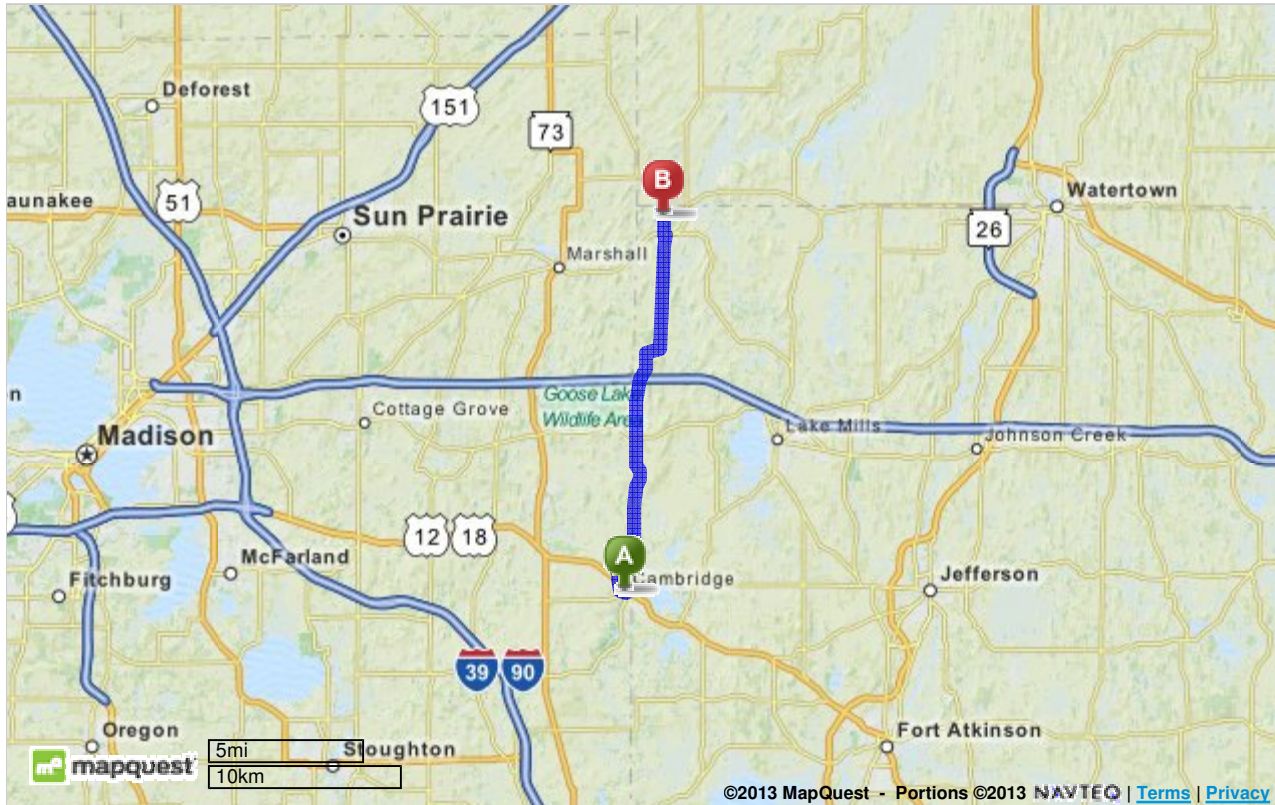

4. **CR-O** becomes **S Monroe St**. [Hide Map](#) **0.02 Mi**
13.2 Mi Total

5. Stay **straight** to go onto **S Washington St.** [Map](#)

0.4 Mi

13.6 Mi Total

6. Turn **left** onto **E Madison St / WI-89 / WI-19.** [Hide Map](#)

0.1 Mi

13.7 Mi Total

St Pauls Lutheran Church ELCA is on the left

7. Take the 1st **right** onto **N Monroe St / WI-89.** [Hide Map](#)

0.6 Mi

14.3 Mi Total

N Monroe St is just past Schultz St

Curves is on the corner

If you are on W Madison St and reach S Jackson St you've gone about 0.1 miles too far

8. **813 N MONROE ST** is on the **left**. [Hide Map](#)

*Your destination is just past Henry St
If you reach Anna St you've gone a little too far*

813 N Monroe St, Waterloo, WI 53594-1171

Total Travel Estimate: **14.32 miles - about 22 minutes**

©2013 MapQuest, Inc. Use of directions and maps is subject to the MapQuest Terms of Use. We make no guarantee of the accuracy of their content, road conditions or route usability. You assume all risk of use. [View Terms of Use](#)