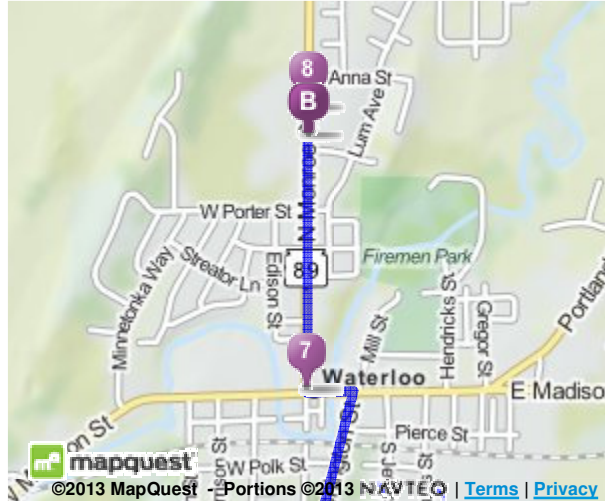

4. **CR-O** becomes **S Monroe St**. [Hide Map](#) **0.02 Mi**
13.2 Mi Total

5. Stay **straight** to go onto **S Washington St.** [Map](#)

0.4 Mi

13.6 Mi Total

6. Turn **left** onto **E Madison St / WI-89 / WI-19.** [Hide Map](#)

0.1 Mi

13.7 Mi Total

St Pauls Lutheran Church ELCA is on the left

7. Take the 1st **right** onto **N Monroe St / WI-89.** [Hide Map](#)

0.6 Mi

14.3 Mi Total

N Monroe St is just past Schultz St

Curves is on the corner

If you are on W Madison St and reach S Jackson St you've gone about 0.1 miles too far

8. **813 N MONROE ST** is on the **left**. [Hide Map](#)

*Your destination is just past Henry St
If you reach Anna St you've gone a little too far*

813 N Monroe St, Waterloo, WI 53594-1171

Total Travel Estimate: **14.32 miles - about 22 minutes**

©2013 MapQuest, Inc. Use of directions and maps is subject to the MapQuest Terms of Use. We make no guarantee of the accuracy of their content, road conditions or route usability. You assume all risk of use. [View Terms of Use](#)