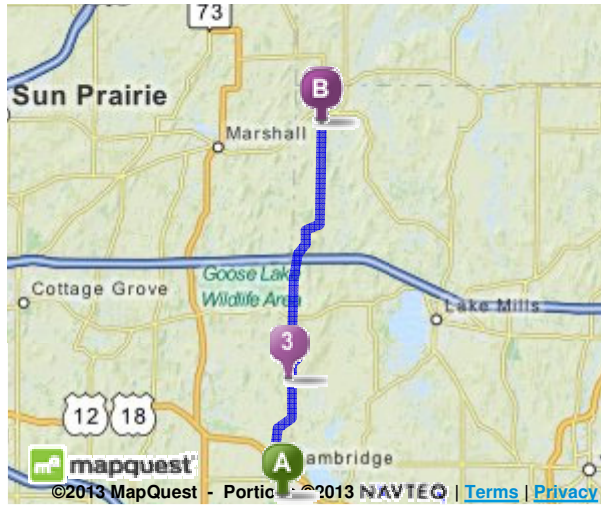

Trip to:
813 N Monroe St
Waterloo, WI 53594-1171
14.32 miles / 22 minutes

Notes

A Cambridge, WI

1. Start out going **west** on **W Main St / US-12** toward **Mill**. Continue to follow **US-12**. **0.6 Mi**
[Map](#) 0.6 Mi Total

2. Turn **right** onto **WI-134**. [Hide Map](#) **2.8 Mi**
3.5 Mi Total

*WI-134 is 0.1 miles past Jefferson St
If you reach Kenseth Way you've gone about 0.2 miles too far*

3. **WI-134** becomes **CR-O**. [Hide Map](#) **9.7 Mi**
13.2 Mi Total

4. **CR-O** becomes **S Monroe St**. [Hide Map](#) **0.02 Mi**
13.2 Mi Total

5. Stay **straight** to go onto **S Washington St.** [Map](#)

0.4 Mi

13.6 Mi Total

6. Turn **left** onto **E Madison St / WI-89 / WI-19.** [Hide Map](#)

0.1 Mi

13.7 Mi Total

St Pauls Lutheran Church ELCA is on the left

7. Take the 1st **right** onto **N Monroe St / WI-89.** [Hide Map](#)

0.6 Mi

14.3 Mi Total

N Monroe St is just past Schultz St

Curves is on the corner