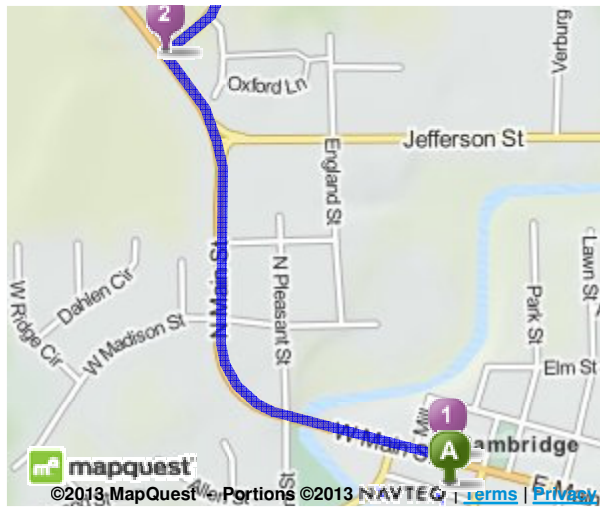

Trip to:
813 N Monroe St
Waterloo, WI 53594-1171
14.32 miles / 22 minutes

Notes

A Cambridge, WI

1. Start out going **west** on **W Main St / US-12** toward **Mill**. Continue to follow **US-12**. **0.6 Mi**
[Map](#) 0.6 Mi Total

2. Turn **right** onto **WI-134**. [Hide Map](#) **2.8 Mi**
3.5 Mi Total

*WI-134 is 0.1 miles past Jefferson St
If you reach Kenseth Way you've gone about 0.2 miles too far*

3. **WI-134** becomes **CR-O**. [Hide Map](#) **9.7 Mi**
13.2 Mi Total

4. **CR-O** becomes **S Monroe St**. [Hide Map](#) **0.02 Mi**
13.2 Mi Total

5. Stay **straight** to go onto **S Washington St.** [Map](#)

0.4 Mi

13.6 Mi Total

6. Turn **left** onto **E Madison St / WI-89 / WI-19.** [Hide Map](#)

If you are on W Madison St and reach S Jackson St you've gone about 0.1 miles too far

8. **813 N MONROE ST** is on the **left**. [Hide Map](#)

*Your destination is just past Henry St
If you reach Anna St you've gone a little too far*