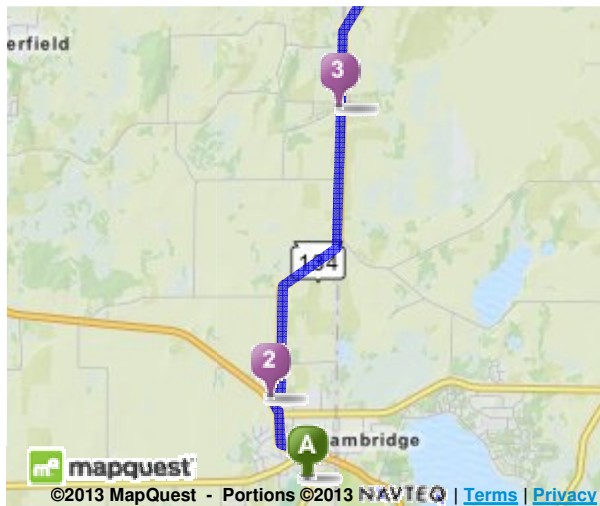

Trip to:
813 N Monroe St
Waterloo, WI 53594-1171
14.32 miles / 22 minutes

Notes

A Cambridge, WI

1. Start out going **west** on **W Main St / US-12** toward **Mill**. Continue to follow **US-12**. **0.6 Mi**
[Map](#) 0.6 Mi Total

2. Turn **right** onto **WI-134**. [Hide Map](#) **2.8 Mi**
3.5 Mi Total

*WI-134 is 0.1 miles past Jefferson St
If you reach Kenseth Way you've gone about 0.2 miles too far*

3. **WI-134** becomes **CR-O**. [Hide Map](#) **9.7 Mi**
13.2 Mi Total

4. **CR-O** becomes **S Monroe St**. [Hide Map](#) **0.02 Mi**
13.2 Mi Total

5. Stay **straight** to go onto **S Washington St.** [Map](#)

0.4 Mi

13.6 Mi Total

6. Turn **left** onto **E Madison St / WI-89 / WI-19.** [Hide Map](#)

If you are on W Madison St and reach S Jackson St you've gone about 0.1 miles too far

8. **813 N MONROE ST** is on the **left**. [Hide Map](#)

*Your destination is just past Henry St
If you reach Anna St you've gone a little too far*