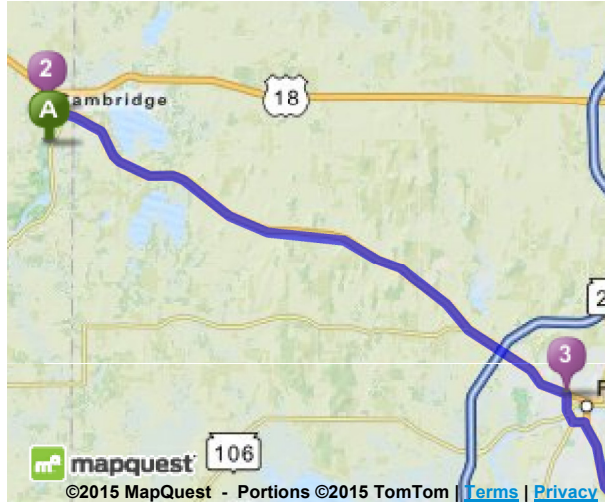

**0.08 Mi**

*0.08 Mi Total*

2. Take the 1st **right** onto **W Main St / US-12 E**. Continue to follow **US-12 E**. [Hide Map](#)

**10.7 Mi**

*10.8 Mi Total*

*Chester's Chicken is on the corner*

*If you are on N Pleasant St and reach E Madison St you've gone about 0.1 miles too far*

3. Turn **right** onto **Robert St / US-12 E**. Continue to follow **US-12 E**. [Hide Map](#)

**0.5 Mi**

11.3 Mi Total

*US-12 E is just past Monroe St  
Bill Kudlata - State Farm Insurance Agent is on the corner  
If you reach Lincoln St you've gone a little too far*

4. **US-12 E becomes US-12 E**. [Hide Map](#)

**0.2 Mi**

11.5 Mi Total

**EAST** 5. Turn **right** onto **S Main St / US-12 E / WI-89 / County Hwy-K**. [Hide Map](#)

**0.05 Mi**  
11.5 Mi Total

*S Main St is just past Grant St  
Loeder BP Ft Atkinsn is on the corner  
If you are on S 3rd St E and reach Merchants Ave you've gone a little too far*

*If you reach South St you've gone a little too far*

**534 S Elizabeth St, Whitewater, WI 53190-1635**

Total Travel Estimate: **20.43 miles - about 30 minutes**

©2015 MapQuest, Inc. Use of directions and maps is subject to the MapQuest Terms of Use. We make no guarantee of the accuracy of their content, road conditions or route usability. You assume all risk of use. [View Terms of Use](#)