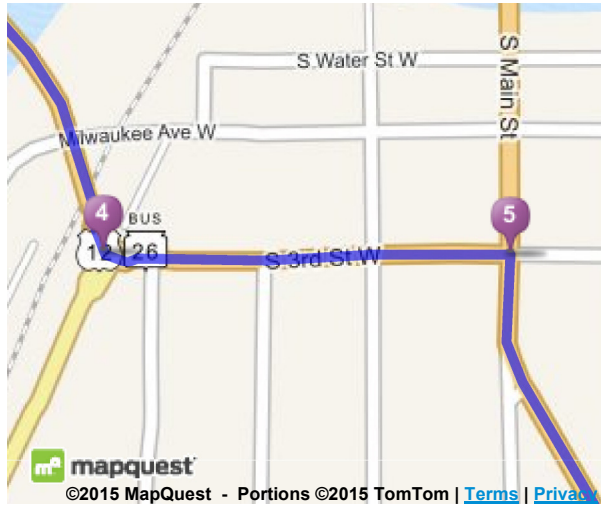

3. Turn **right** onto **Robert St / US-12 E**. Continue to follow **US-12 E**. [Hide Map](#)

**0.5 Mi**

11.3 Mi Total

*US-12 E is just past Monroe St  
Bill Kudlata - State Farm Insurance Agent is on the corner  
If you reach Lincoln St you've gone a little too far*

4. **US-12 E becomes US-12 E**. [Hide Map](#)

**0.2 Mi**

11.5 Mi Total

**EAST** 5. Turn **right** onto **S Main St / US-12 E / WI-89 / County Hwy-K**. [Hide Map](#)

**0.05 Mi**  
11.5 Mi Total

*S Main St is just past Grant St  
Loeder BP Ft Atkinsn is on the corner  
If you are on S 3rd St E and reach Merchants Ave you've gone a little too far*

**EAST** 6. Turn **slight left** onto **Whitewater Ave / US-12 E / WI-89 / County Hwy-K**. Continue to follow **US-12 E / WI-89**. [Hide Map](#)

**7.9 Mi**  
19.5 Mi Total

*Fort Atkinson First United Methodist Church is on the right*

*If you reach South St you've gone a little too far*

**534 S Elizabeth St, Whitewater, WI 53190-1635**

Total Travel Estimate: **20.43 miles - about 30 minutes**

©2015 MapQuest, Inc. Use of directions and maps is subject to the MapQuest Terms of Use. We make no guarantee of the accuracy of their content, road conditions or route usability. You assume all risk of use. [View Terms of Use](#)