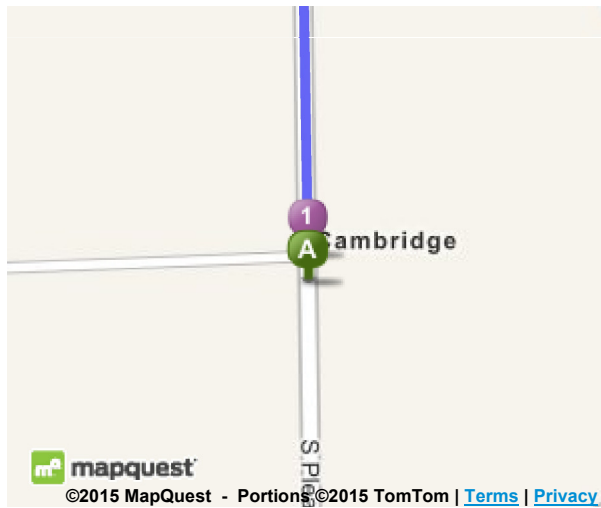

Trip to:

**534 S Elizabeth St**

Whitewater, WI 53190-1635

20.43 miles / 30 minutes

Notes

**Cambridge, WI**

Download  
Free App

1. Start out going **north** on **S Pleasant St** toward **N Main St / US-12 E / US-12**  
W. [Hide Map](#)

**0.08 Mi**

*0.08 Mi Total*

2. Take the 1st **right** onto **W Main St / US-12 E**. Continue to follow **US-12 E**. [Hide Map](#)

**10.7 Mi**

*10.8 Mi Total*

*Chester's Chicken is on the corner*

*If you are on N Pleasant St and reach E Madison St you've gone about 0.1 miles too far*

3. Turn **right** onto **Robert St / US-12 E**. Continue to follow **US-12 E**. [Hide Map](#)

**0.5 Mi**

11.3 Mi Total

*US-12 E is just past Monroe St  
Bill Kudlata - State Farm Insurance Agent is on the corner  
If you reach Lincoln St you've gone a little too far*

*If you reach South St you've gone a little too far*

**534 S Elizabeth St, Whitewater, WI 53190-1635**

Total Travel Estimate: **20.43 miles - about 30 minutes**

©2015 MapQuest, Inc. Use of directions and maps is subject to the MapQuest Terms of Use. We make no guarantee of the accuracy of their content, road conditions or route usability. You assume all risk of use. [View Terms of Use](#)