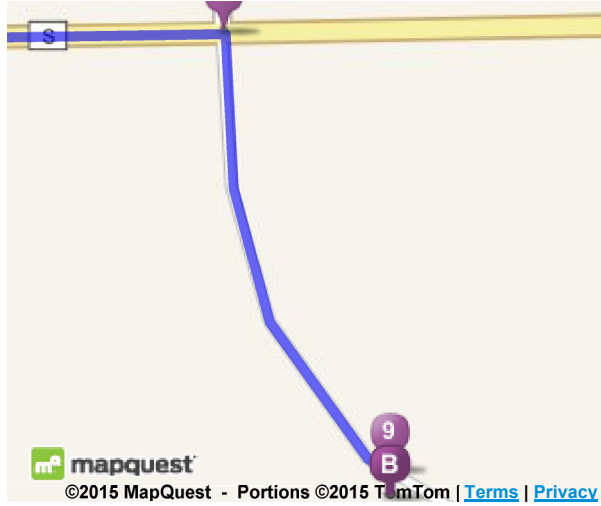

**EAST** 6. Turn **slight left** onto **Whitewater Ave / US-12 E / WI-89 / County Hwy-K**. Continue to follow **US-12 E / WI-89**. [Hide Map](#)

**7.9 Mi**  
19.5 Mi Total

*Fort Atkinson First United Methodist Church is on the right*

7. Turn **left** onto **County Road S / County Hwy-S**. Continue to follow **County Hwy-S**. [Hide Map](#)

**0.9 Mi**  
20.4 Mi Total

*County Hwy-S is just past County Road S*

8. Turn **right** onto **S Elizabeth St**. [Hide Map](#)

**0.07 Mi**  
20.4 Mi Total

*S Elizabeth St is just past W Court St  
Jeannes Daycare is on the corner  
If you reach S Douglas Ct you've gone about 0.2 miles too far*

9. **534 S ELIZABETH ST** is on the **right**. [Hide Map](#)

*If you reach South St you've gone a little too far*

**534 S Elizabeth St, Whitewater, WI 53190-1635**

Total Travel Estimate: **20.43 miles - about 30 minutes**

©2015 MapQuest, Inc. Use of directions and maps is subject to the MapQuest Terms of Use. We make no guarantee of the accuracy of their content, road conditions or route usability. You assume all risk of use. [View Terms of Use](#)