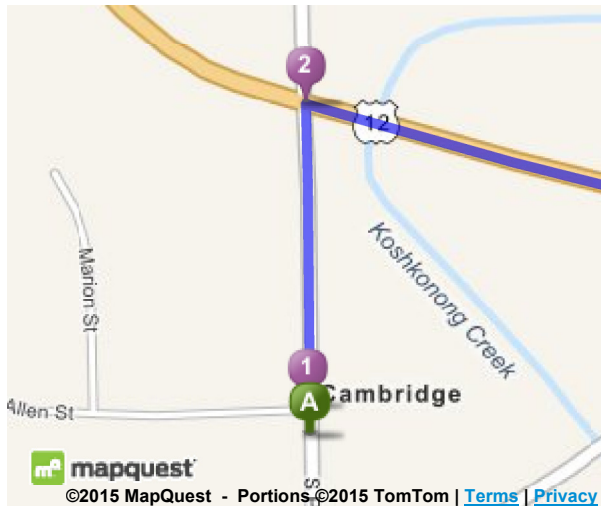

**0.08 Mi**

*0.08 Mi Total*

2. Take the 1st **right** onto **W Main St / US-12 E**. Continue to follow **US-12 E**. [Hide Map](#)

**10.7 Mi**

*10.8 Mi Total*

*Chester's Chicken is on the corner*

*If you are on N Pleasant St and reach E Madison St you've gone about 0.1 miles too far*

3. Turn **right** onto **Robert St / US-12 E**. Continue to follow **US-12 E**. [Hide Map](#)

**0.5 Mi**

11.3 Mi Total

*US-12 E is just past Monroe St  
Bill Kudlata - State Farm Insurance Agent is on the corner  
If you reach Lincoln St you've gone a little too far*

4. **US-12 E becomes US-12 E**. [Hide Map](#)

**0.2 Mi**

11.5 Mi Total

**EAST** 5. Turn **right** onto **S Main St / US-12 E / WI-89 / County Hwy-K**. [Hide Map](#)

**0.05 Mi**  
11.5 Mi Total

*S Main St is just past Grant St  
Loeder BP Ft Atkinsn is on the corner  
If you are on S 3rd St E and reach Merchants Ave you've gone a little too far*

*If you reach South St you've gone a little too far*

**534 S Elizabeth St, Whitewater, WI 53190-1635**

Total Travel Estimate: **20.43 miles - about 30 minutes**

©2015 MapQuest, Inc. Use of directions and maps is subject to the MapQuest Terms of Use. We make no guarantee of the accuracy of their content, road conditions or route usability. You assume all risk of use. [View Terms of Use](#)