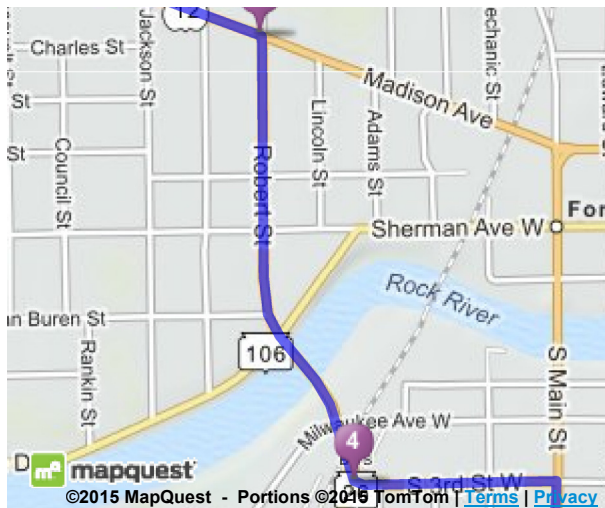

**0.08 Mi**

*0.08 Mi Total*

2. Take the 1st **right** onto **W Main St / US-12 E**. Continue to follow **US-12 E**. [Hide Map](#)

**10.7 Mi**

*10.8 Mi Total*

*Chester's Chicken is on the corner*

*If you are on N Pleasant St and reach E Madison St you've gone about 0.1 miles too far*

3. Turn **right** onto **Robert St / US-12 E**. Continue to follow **US-12 E**. [Hide Map](#)

**0.5 Mi**

11.3 Mi Total

*US-12 E is just past Monroe St  
Bill Kudlata - State Farm Insurance Agent is on the corner  
If you reach Lincoln St you've gone a little too far*

4. **US-12 E becomes US-12 E**. [Hide Map](#)

**0.2 Mi**

11.5 Mi Total

**EAST** 5. Turn **right** onto **S Main St / US-12 E / WI-89 / County Hwy-K**. [Hide Map](#)

**0.05 Mi**  
11.5 Mi Total

*S Main St is just past Grant St  
Loeder BP Ft Atkinsn is on the corner  
If you are on S 3rd St E and reach Merchants Ave you've gone a little too far*

*If you reach South St you've gone a little too far*

**534 S Elizabeth St, Whitewater, WI 53190-1635**

Total Travel Estimate: **20.43 miles - about 30 minutes**

©2015 MapQuest, Inc. Use of directions and maps is subject to the MapQuest Terms of Use. We make no guarantee of the accuracy of their content, road conditions or route usability. You assume all risk of use. [View Terms of Use](#)