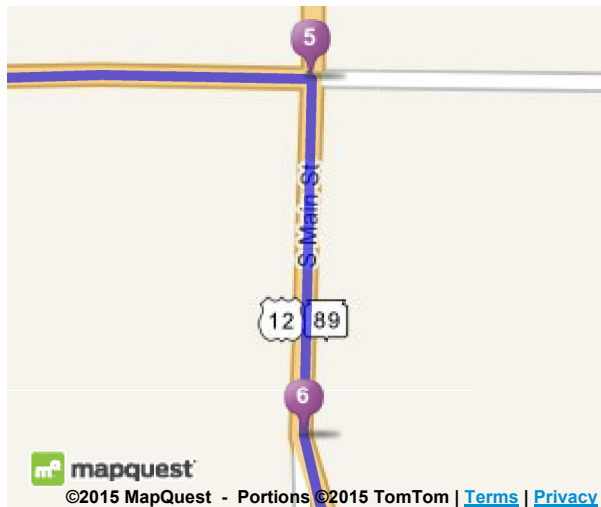

3. Turn **right** onto **Robert St / US-12 E**. Continue to follow **US-12 E**. [Hide Map](#)

**0.5 Mi**

11.3 Mi Total

*US-12 E is just past Monroe St  
Bill Kudlata - State Farm Insurance Agent is on the corner  
If you reach Lincoln St you've gone a little too far*

4. **US-12 E becomes US-12 E**. [Hide Map](#)

**0.2 Mi**

11.5 Mi Total

**EAST** 5. Turn **right** onto **S Main St / US-12 E / WI-89 / County Hwy-K**. [Hide Map](#)

**0.05 Mi**  
11.5 Mi Total

*S Main St is just past Grant St  
Loeder BP Ft Atkinsn is on the corner  
If you are on S 3rd St E and reach Merchants Ave you've gone a little too far*

**EAST** 6. Turn **slight left** onto **Whitewater Ave / US-12 E / WI-89 / County Hwy-K**. Continue to follow **US-12 E / WI-89**. [Hide Map](#)

**7.9 Mi**  
19.5 Mi Total

*Fort Atkinson First United Methodist Church is on the right*

*If you reach South St you've gone a little too far*

**534 S Elizabeth St, Whitewater, WI 53190-1635**

Total Travel Estimate: **20.43 miles - about 30 minutes**

©2015 MapQuest, Inc. Use of directions and maps is subject to the MapQuest Terms of Use. We make no guarantee of the accuracy of their content, road conditions or route usability. You assume all risk of use. [View Terms of Use](#)