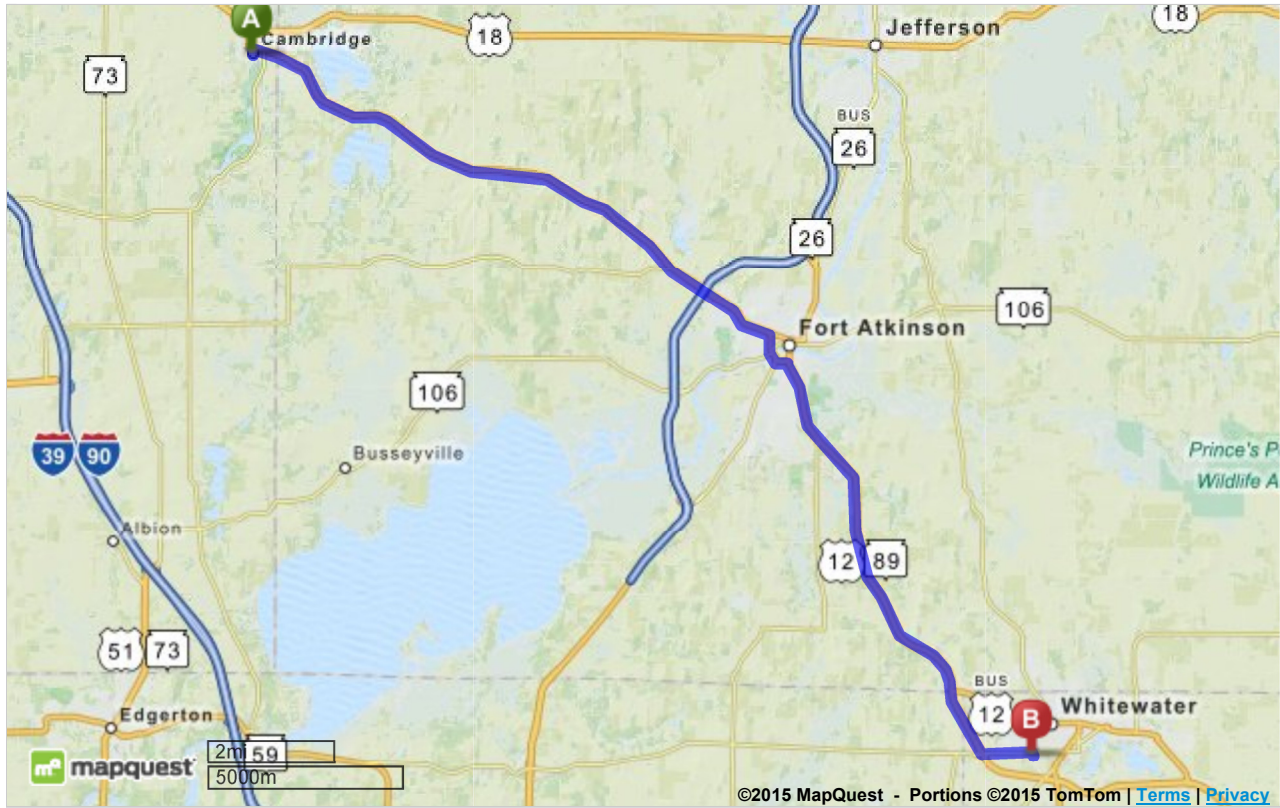

**EAST** 6. Turn **slight left** onto **Whitewater Ave / US-12 E / WI-89 / County Hwy-K**. Continue to follow **US-12 E / WI-89**. [Hide Map](#)

**7.9 Mi**  
19.5 Mi Total

*Fort Atkinson First United Methodist Church is on the right*

7. Turn **left** onto **County Road S / County Hwy-S**. Continue to follow **County Hwy-S**. [Hide Map](#)

**0.9 Mi**  
20.4 Mi Total

*County Hwy-S is just past County Road S*

8. Turn **right** onto **S Elizabeth St**. [Hide Map](#)

**0.07 Mi**  
20.4 Mi Total

*S Elizabeth St is just past W Court St  
Jeannes Daycare is on the corner  
If you reach S Douglas Ct you've gone about 0.2 miles too far*

9. **534 S ELIZABETH ST** is on the **right**. [Hide Map](#)

*If you reach South St you've gone a little too far*

**534 S Elizabeth St, Whitewater, WI 53190-1635**

Total Travel Estimate: **20.43 miles - about 30 minutes**

©2015 MapQuest, Inc. Use of directions and maps is subject to the MapQuest Terms of Use. We make no guarantee of the accuracy of their content, road conditions or route usability. You assume all risk of use. [View Terms of Use](#)