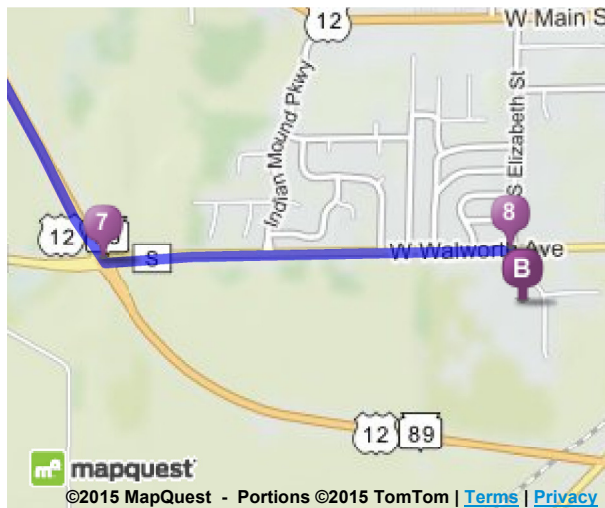

**EAST** 6. Turn **slight left** onto **Whitewater Ave / US-12 E / WI-89 / County Hwy-K**. Continue to follow **US-12 E / WI-89**. [Hide Map](#)

**7.9 Mi**  
19.5 Mi Total

*Fort Atkinson First United Methodist Church is on the right*

7. Turn **left** onto **County Road S / County Hwy-S**. Continue to follow **County Hwy-S**. [Hide Map](#)

**0.9 Mi**  
20.4 Mi Total

*County Hwy-S is just past County Road S*

8. Turn **right** onto **S Elizabeth St**. [Hide Map](#)

**0.07 Mi**  
20.4 Mi Total

*S Elizabeth St is just past W Court St  
Jeannes Daycare is on the corner  
If you reach S Douglas Ct you've gone about 0.2 miles too far*

9. **534 S ELIZABETH ST** is on the **right**. [Hide Map](#)

*If you reach South St you've gone a little too far*

**534 S Elizabeth St, Whitewater, WI 53190-1635**

Total Travel Estimate: **20.43 miles - about 30 minutes**

©2015 MapQuest, Inc. Use of directions and maps is subject to the MapQuest Terms of Use. We make no guarantee of the accuracy of their content, road conditions or route usability. You assume all risk of use. [View Terms of Use](#)