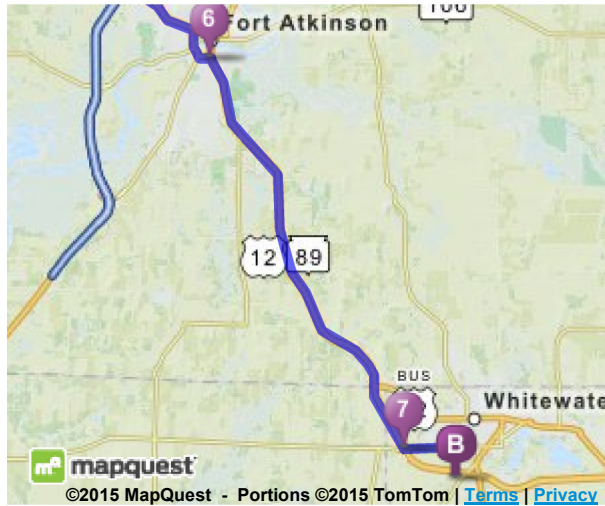

**EAST** 6. Turn **slight left** onto **Whitewater Ave / US-12 E / WI-89 / County Hwy-K**. Continue to follow **US-12 E / WI-89**. [Hide Map](#)

**7.9 Mi**  
19.5 Mi Total

*Fort Atkinson First United Methodist Church is on the right*

7. Turn **left** onto **County Road S / County Hwy-S**. Continue to follow **County Hwy-S**. [Hide Map](#)

**0.9 Mi**  
20.4 Mi Total

*County Hwy-S is just past County Road S*

8. Turn **right** onto **S Elizabeth St**. [Hide Map](#)

**0.07 Mi**  
20.4 Mi Total

*S Elizabeth St is just past W Court St  
Jeannes Daycare is on the corner  
If you reach S Douglas Ct you've gone about 0.2 miles too far*

9. **534 S ELIZABETH ST** is on the **right**. [Hide Map](#)

*If you reach South St you've gone a little too far*

**534 S Elizabeth St, Whitewater, WI 53190-1635**

Total Travel Estimate: **20.43 miles - about 30 minutes**

©2015 MapQuest, Inc. Use of directions and maps is subject to the MapQuest Terms of Use. We make no guarantee of the accuracy of their content, road conditions or route usability. You assume all risk of use. [View Terms of Use](#)